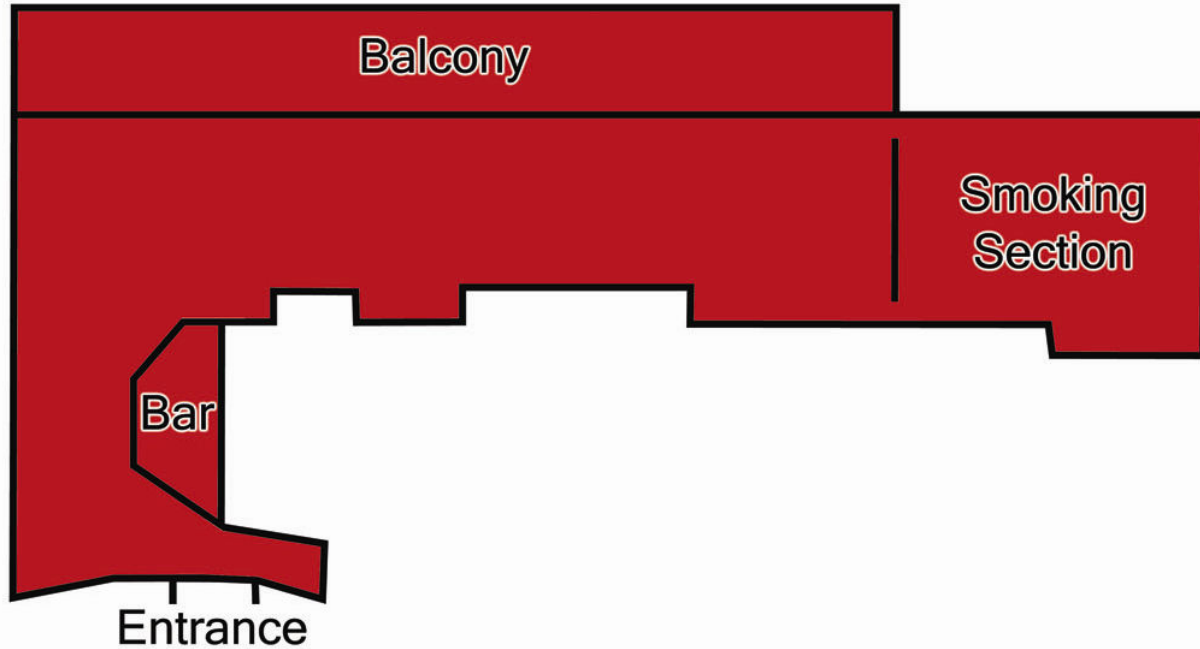

EMILY'S RESTAURANT

Floorplan

Suite 202, The Clock Tower, V&A Waterfront, CAPE TOWN, 8001
Tel: +27 21 421 1133 Fax: +27 21 421 1131 Email: caia@mweb.co.za